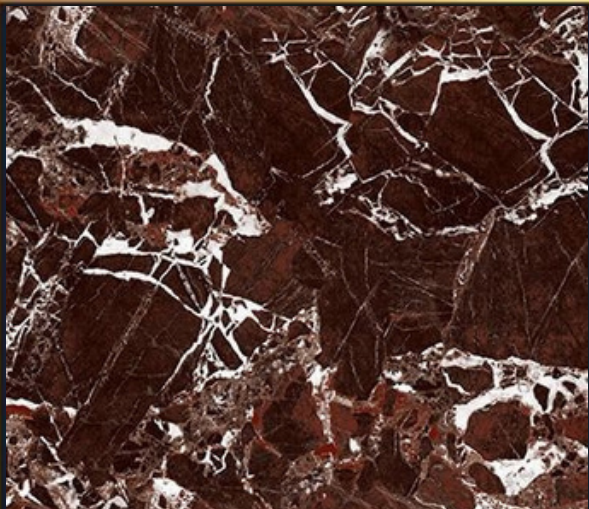

Red alicante marble
rs.280 per sqft

Red lavante marble
rs.350 per sqft