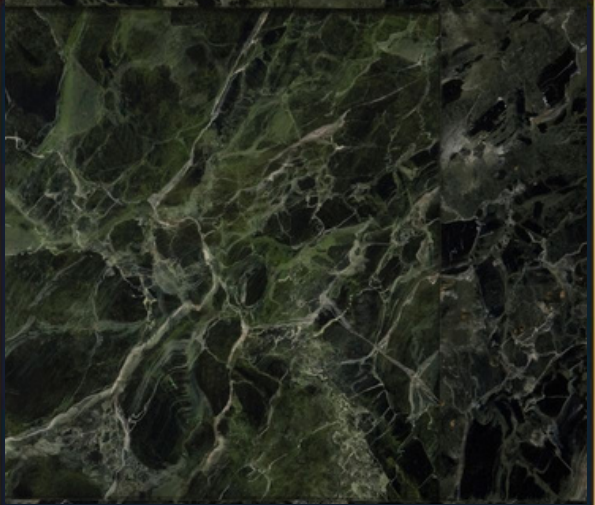

Giallo siano marble
rs.2000 persqft

Silver flash marble
rs.800 per sqft