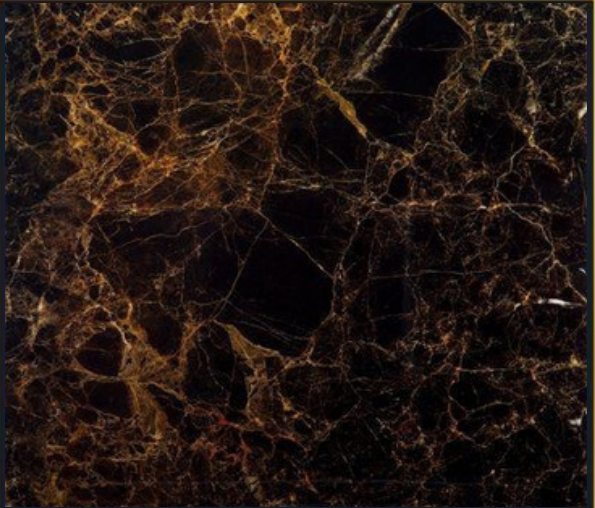

Pietra gray marble  
rs. 250 per sqff

Giallo siano marble  
rs.2000 persqft

Silver flash marble  
rs.800 per sqft

Nero saint laurent marble  
rs. 350 per sqft

Tobbeco brown marble  
Rs.600 per sqft

Dark emperador marble  
350 per sqft